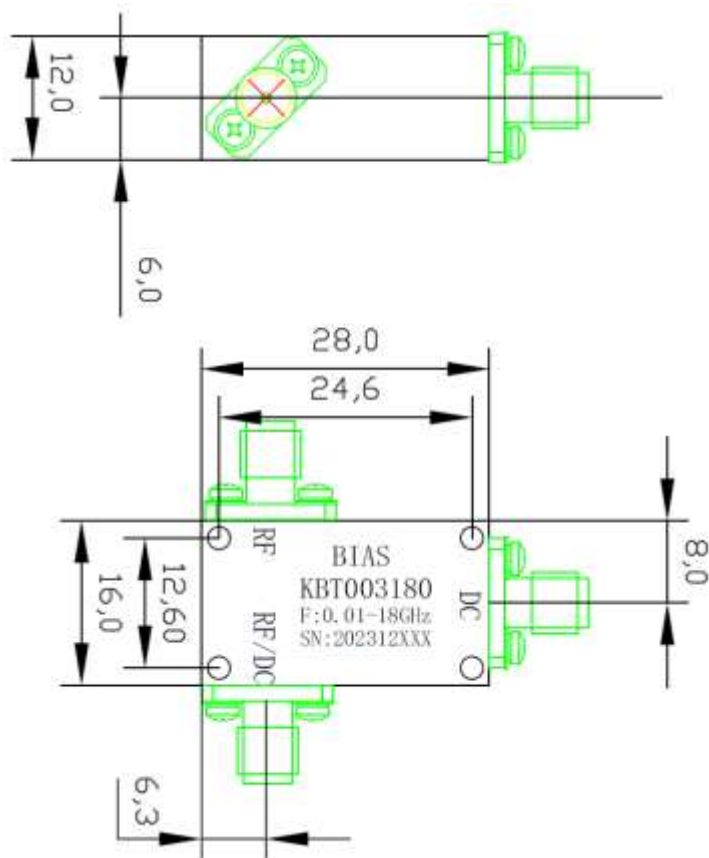

Product: 0.3-18Ghz bias Tee

Part Number: KBT003180

Specification					
No.	Parameter	Minimum	Typical	Maximum	Units
1	Frequency range	0.3	-	18	MHz
2	Insertion Loss	-	1.3	1.5	dB
3	Voltage:	-	-	50	V
4	DC Current	-	-	0.5	A
5	VSWR	-	-	1.25	-
6	weight			40	g
7	Operating Temperature Range	-40	-	+70	°C
8	Impedance	-	50	-	Ω
9	Connector	RF In: SMA (M); RFDC Out: SMA (F); DC: SMA (F)			
10	Finishing	Conductive Oxidation			

Environmental Specifications	
Operational Temperature	-40°C~+70°C
Storage Temperature	-50°C~+105°C
Altitude	30,000 ft. (Epoxy Sealed Controlled environment)
	60,000 ft. 1.0psi min (Hermetically Sealed Un-controlled environment) (Optional)
Vibration	25gRMS (15 degrees 2KHz) endurance, 1 hour per axis
Humidity	100% RH at 35°C, 95%RH at 40°C
Shock	20G for 11msec half sine wave, 3 axis both directions
Mechanical Specifications	
Housing	Aluminum
Connector	Ternary alloy
Female Contact:	gold plated beryllium brass
Rohs	compliant
Weight	40g

Add: 中国 成都市成华区华翰路 89 号 610000

No.89,Huahan Road, chenghua Zone Chengdu, Sichuan China Zip Code:610000

All Dimensions in mm

Outline Tolerances  $\pm 0.5(0.02)$

Mounting Holes Tolerances  $\pm 0.2(0.008)$

All Connectors: RF In: SMA (M); RFDC Out: SMA (F); DC: SMA (F)