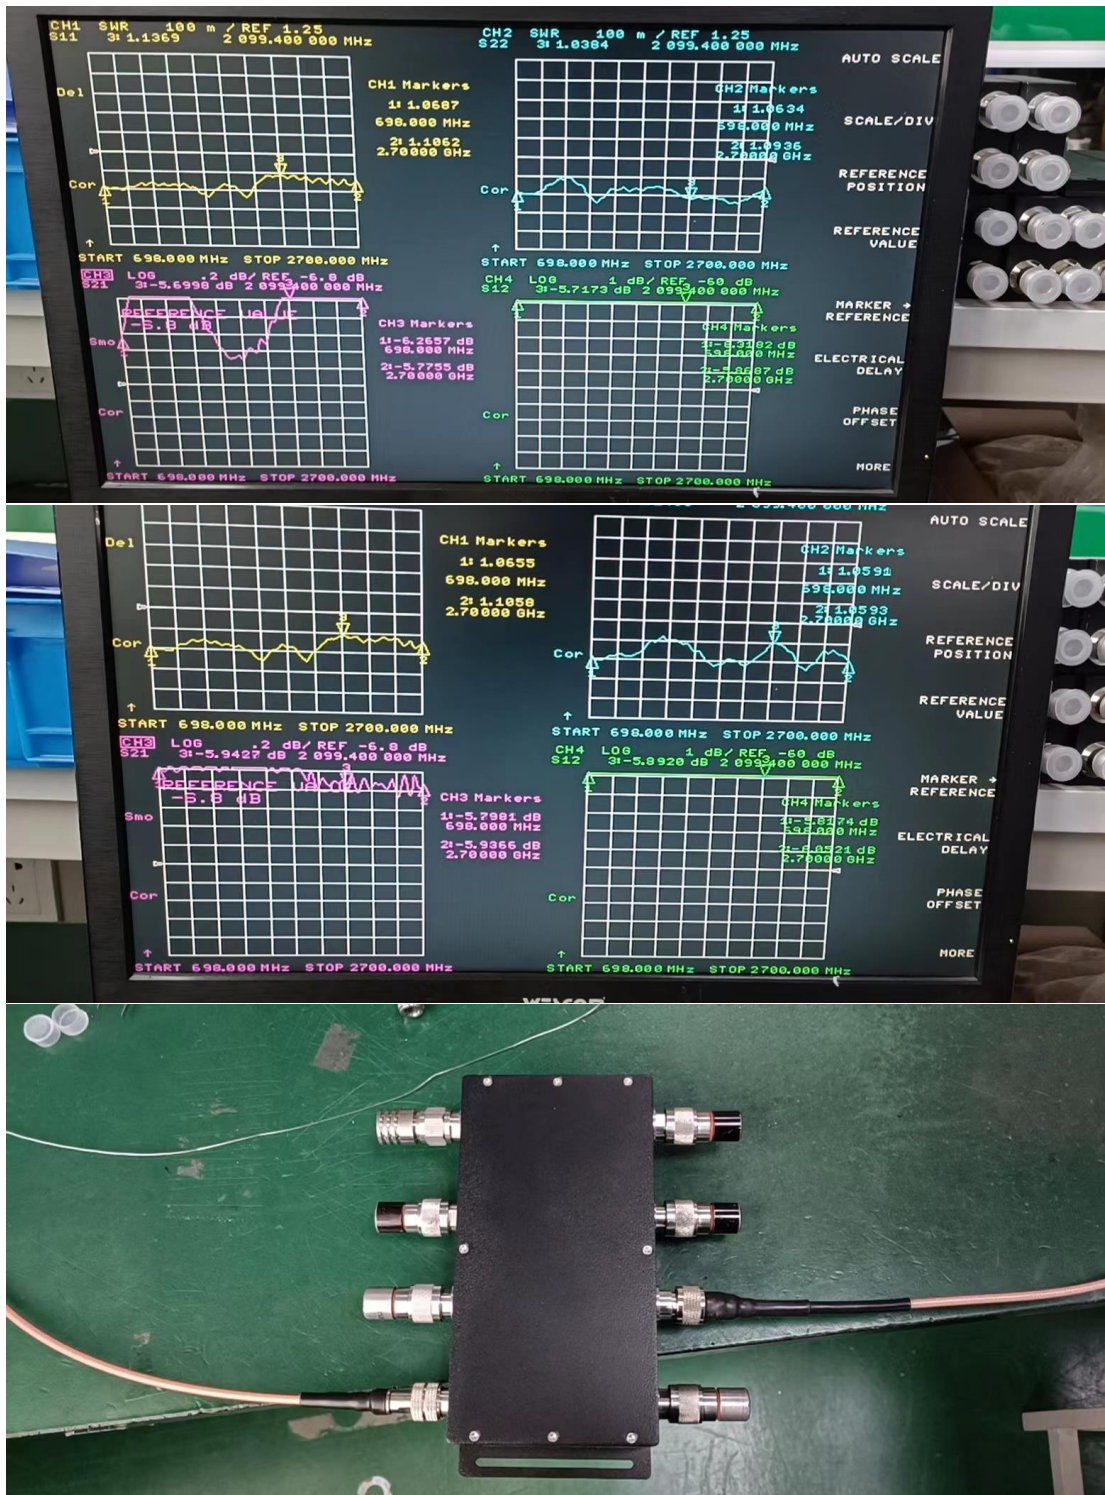

成都利德尔科技有限公司 ChengDu Leader Microwave Technology Co.,Ltd

电话: 028-65199117 传真: 028-65199116

<http://www.leader-mw.com> Leader-mw@hotmail.com

TEL: +86-28-65199117 FAX: +86-28-65199116

Add:中国 成都市成华区华翰路 89 号 610000

No.89,Huahan Road, chenghua Zone Chengdu, Sichuan China Zip Code:610000