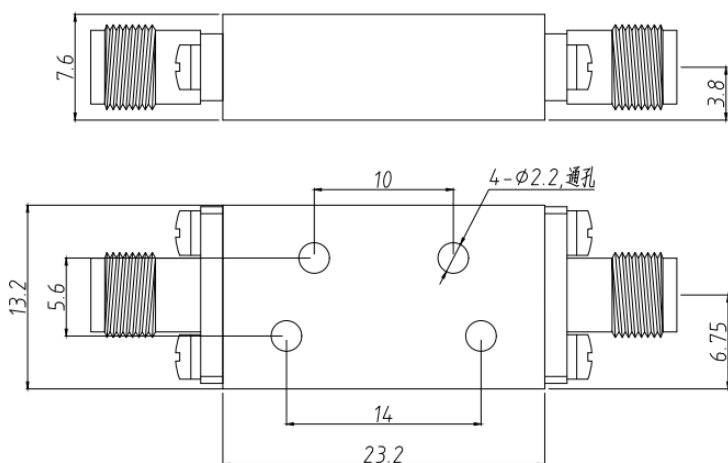

LBF-27500/40500-2

Cavity Filter

Frequency Range	27500-40500MHz
Insertion Loss	≤1.2dB
Ripple	≤1.0dB@in 325MHz span in the range 27500-40500MHz
VSWR	≤2.0:1
Rejection	≥20dB@2100-3800MHz ≥65dB@6000-17000Mhz ≥30dB@17700-24500Mhz
Group delay fluctuation	In 325Mhz span ±0.8ns In 1500Mhz span ±1ns
Operating Temperature	-20°C to +85°C
Power Handling	5W
Port Connectors	2.92-K
Surface Finish	Black
Configuration	As Below (tolerance ±0.3mm)