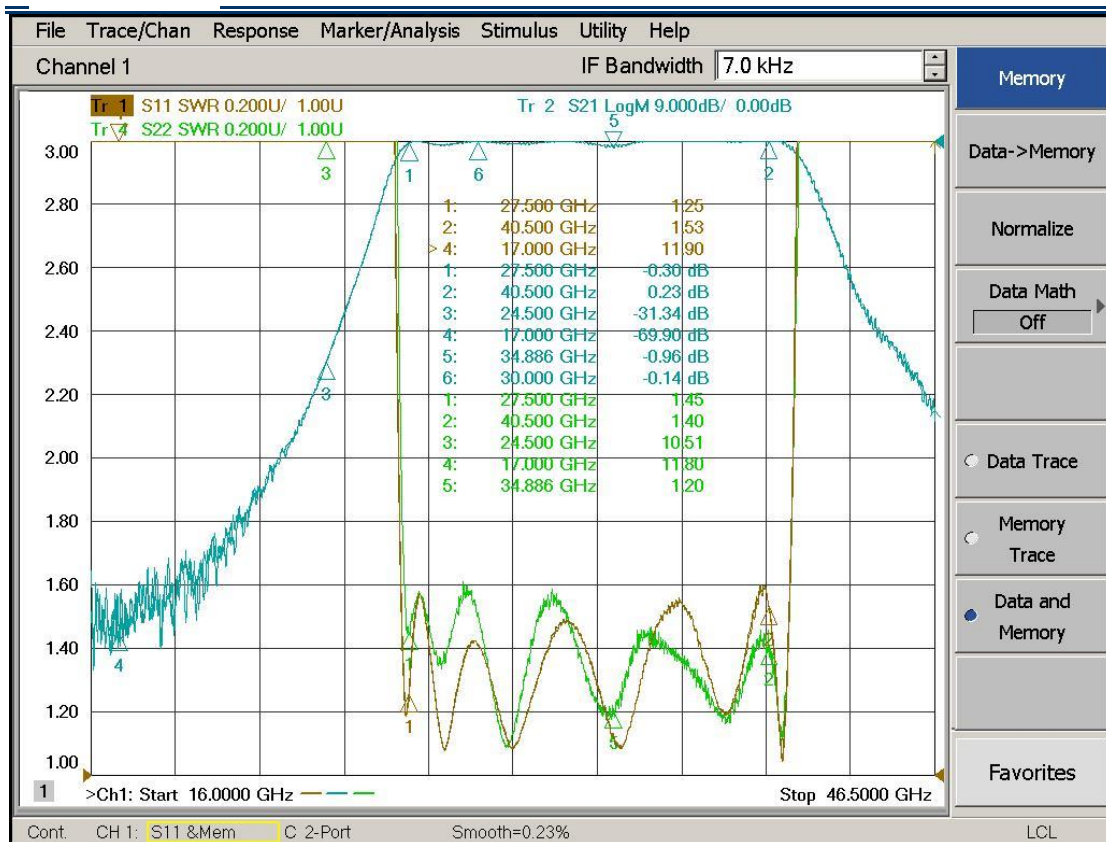

成都利德尔科技有限公司 ChengDu Leader Microwave Technology Co.,Ltd

电话: 028-65199117 传真: 028-65199116

<http://www.leader-mw.com> Leader-mw@hotmail.com

TEL: +86-28-65199117 FAX: +86-28-65199116

Add: 中国 成都市成华区华翰路 89 号 610000

No.89,Huahan Road, chenghua Zone Chengdu, Sichuan China Zip Code:610000