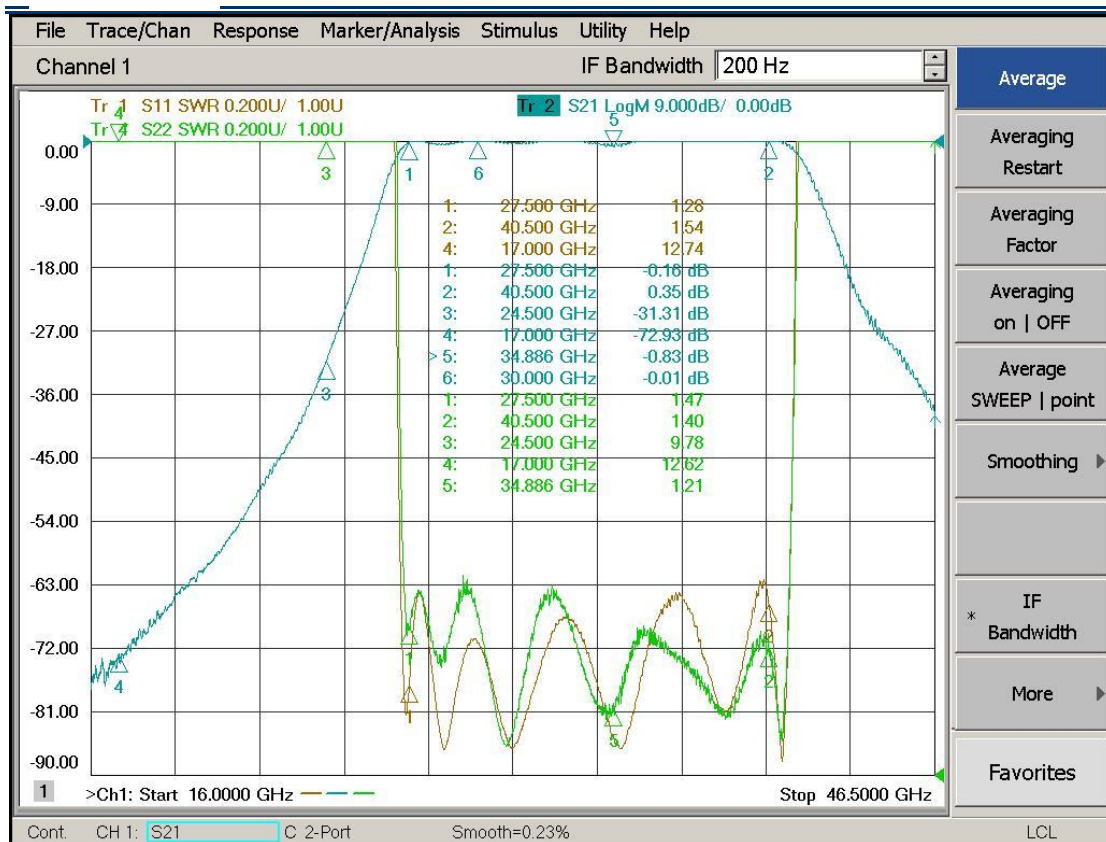

成都利德尔科技有限公司 ChengDu Leader Microwave Technology Co.,Ltd

电话: 028-65199117 传真: 028-65199116

<http://www.leader-mw.com> Leader-mw@hotmail.com

TEL: +86-28-65199117 FAX: +86-28-65199116

Add: 中国 成都市成华区华翰路 89 号 610000

No.89,Huahan Road, chenghua Zone Chengdu, Sichuan China Zip Code:610000