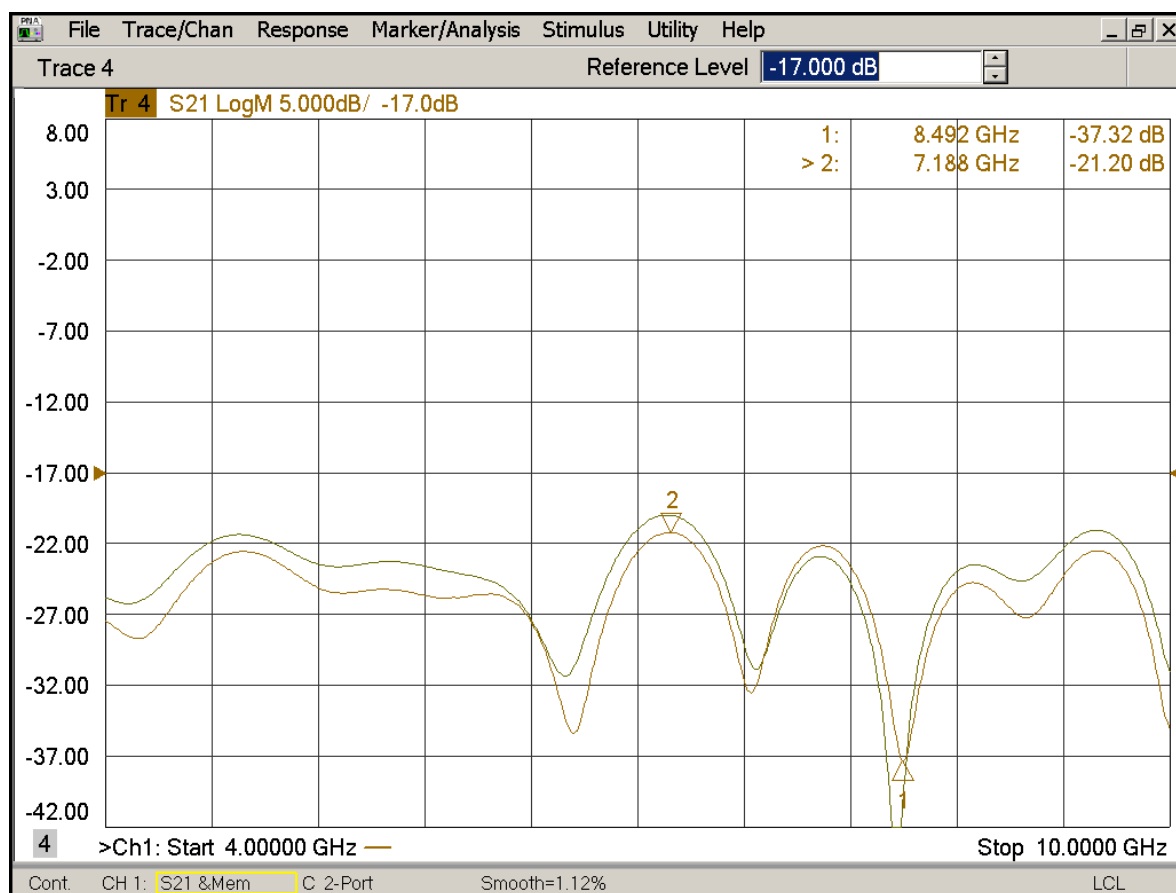

成都利德尔科技有限公司 ChengDu Leader Microwave Technology Co.,Ltd

电话: 028-65199117 传真: 028-65199116

<http://www.leader-mw.com> Leader-mw@hotmail.com

TEL: +86-28-65199117 FAX: +86-28-65199116

Add: 中国 成都市成华区华翰路 89 号 610000

No.89,Huahan Road, chenghua Zone Chengdu, Sichuan China Zip Code:610000