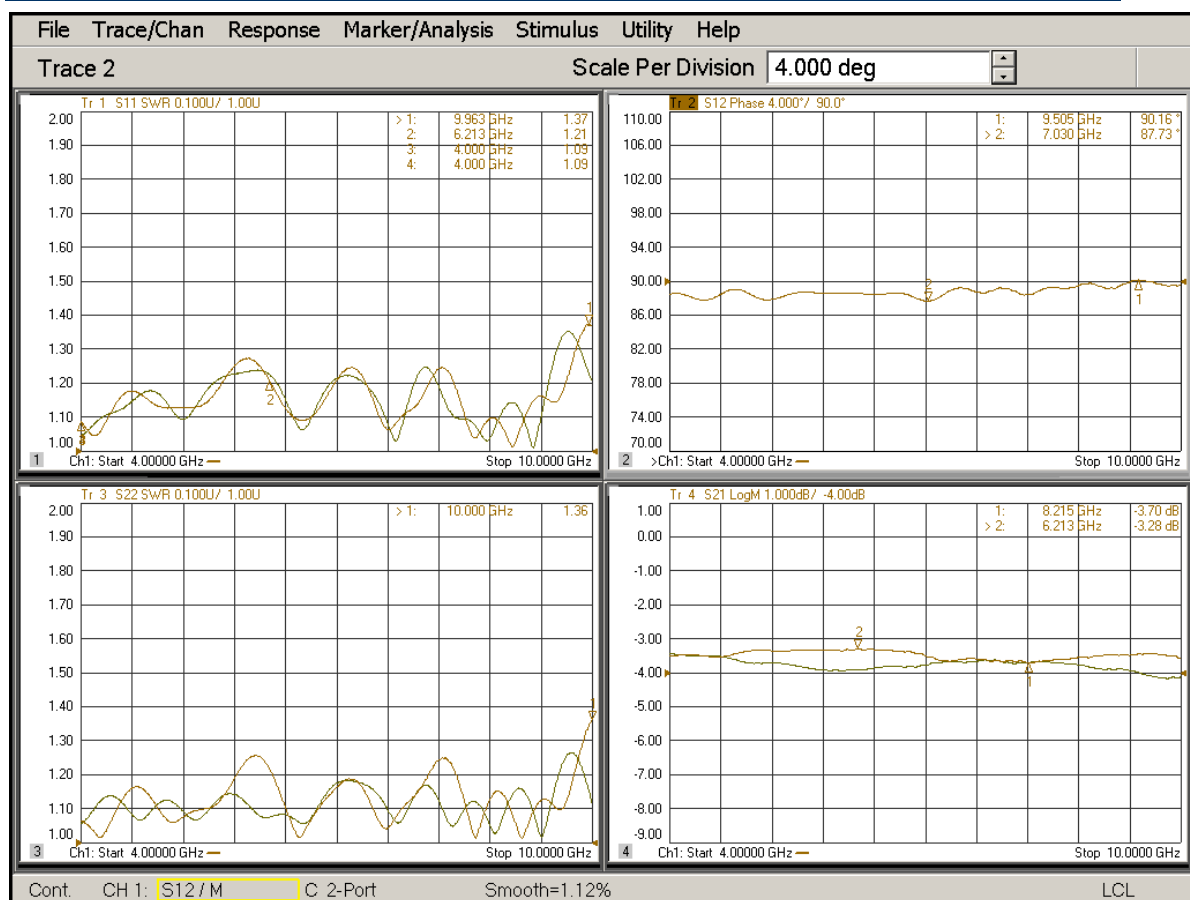

成都利德尔科技有限公司 ChengDu Leader Microwave Technology Co.,Ltd

电话: 028-65199117 传真: 028-65199116

<http://www.leader-mw.com> Leader-mw@hotmail.com

TEL: +86-28-65199117 FAX: +86-28-65199116

Add: 中国 成都市成华区华翰路 89 号 610000

No.89,Huahan Road, chenghua Zone Chengdu, Sichuan China Zip Code:610000