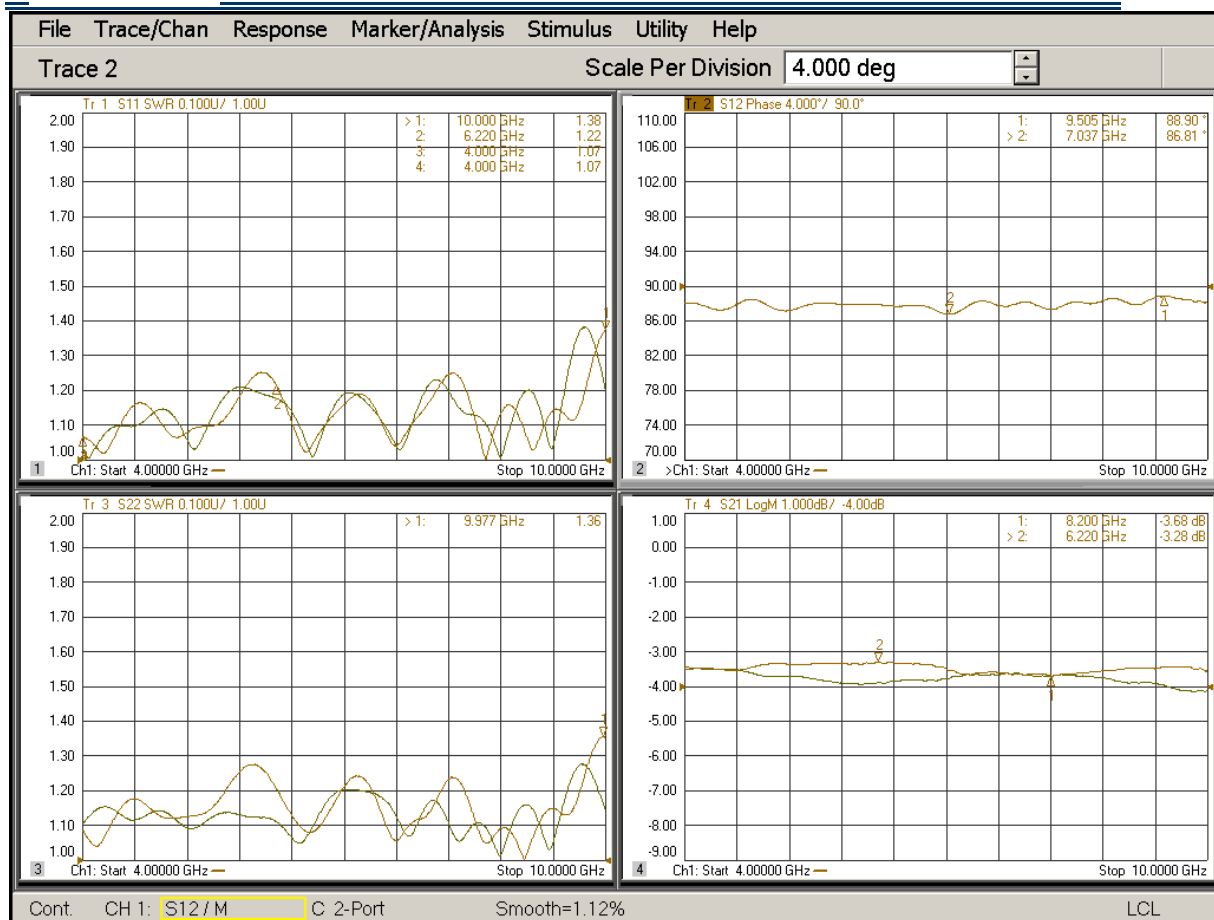

成都利德尔科技有限公司 ChengDu Leader Microwave Technology Co.,Ltd

电话: 028-65199117 传真: 028-65199116

<http://www.leader-mw.com> Leader-mw@hotmail.com

TEL: +86-28-65199117 FAX: +86-28-65199116

Add:中国 成都市成华区华翰路 89 号 610000

No.89,Huahan Road, chenghua Zone Chengdu, Sichuan China Zip Code:610000