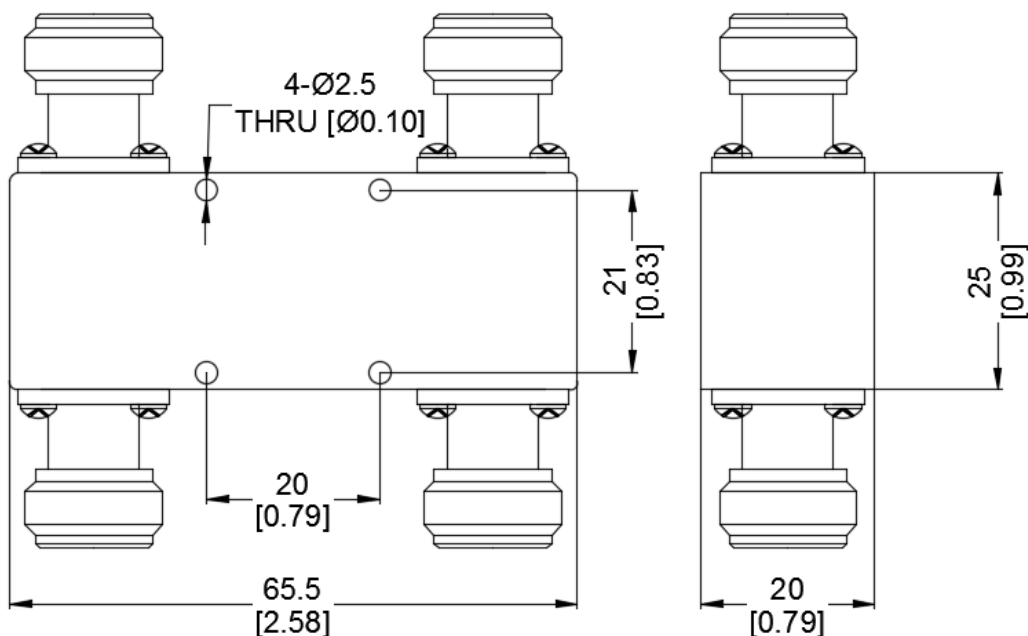

LDC-4/10-90N

90 Degree 3dB Bridge

● Frequency Range:	4000~10000MHz
● Insertion Los	≤1 dB
● Phase Balance:	±4 Degrees
● Amplitude Balance	± 0.7 dB
● VSWR:	≤1.4 : 1
● Isolation:	≥17dB
● Impedance:	50 OHMS
● Port Connectors:	SMA-Female
● Power Handling:	50 Watt
● Operating Temperature:	-35°Cto+85°C