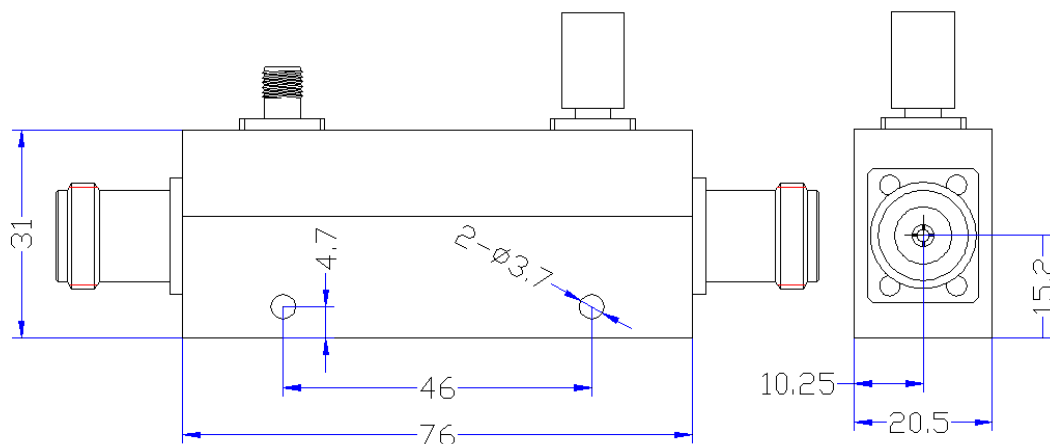

## LDC-4/8-30N-600W

### Cavity coupler

Frequency Range	4000-8000MHz
Coupling	$30 \pm 1.5$
Insertion Loss	$\leq 0.3\text{dB}$
Isolation	$\geq 42\text{dB}$
VSWR	$\leq 1.35:1$
Impedance	50 OHMS
Port Connectors	N-Female
Power Handling	600W
Surface Finish	black
Configuration	As Below (tolerance $\pm 0.3\text{mm}$ )