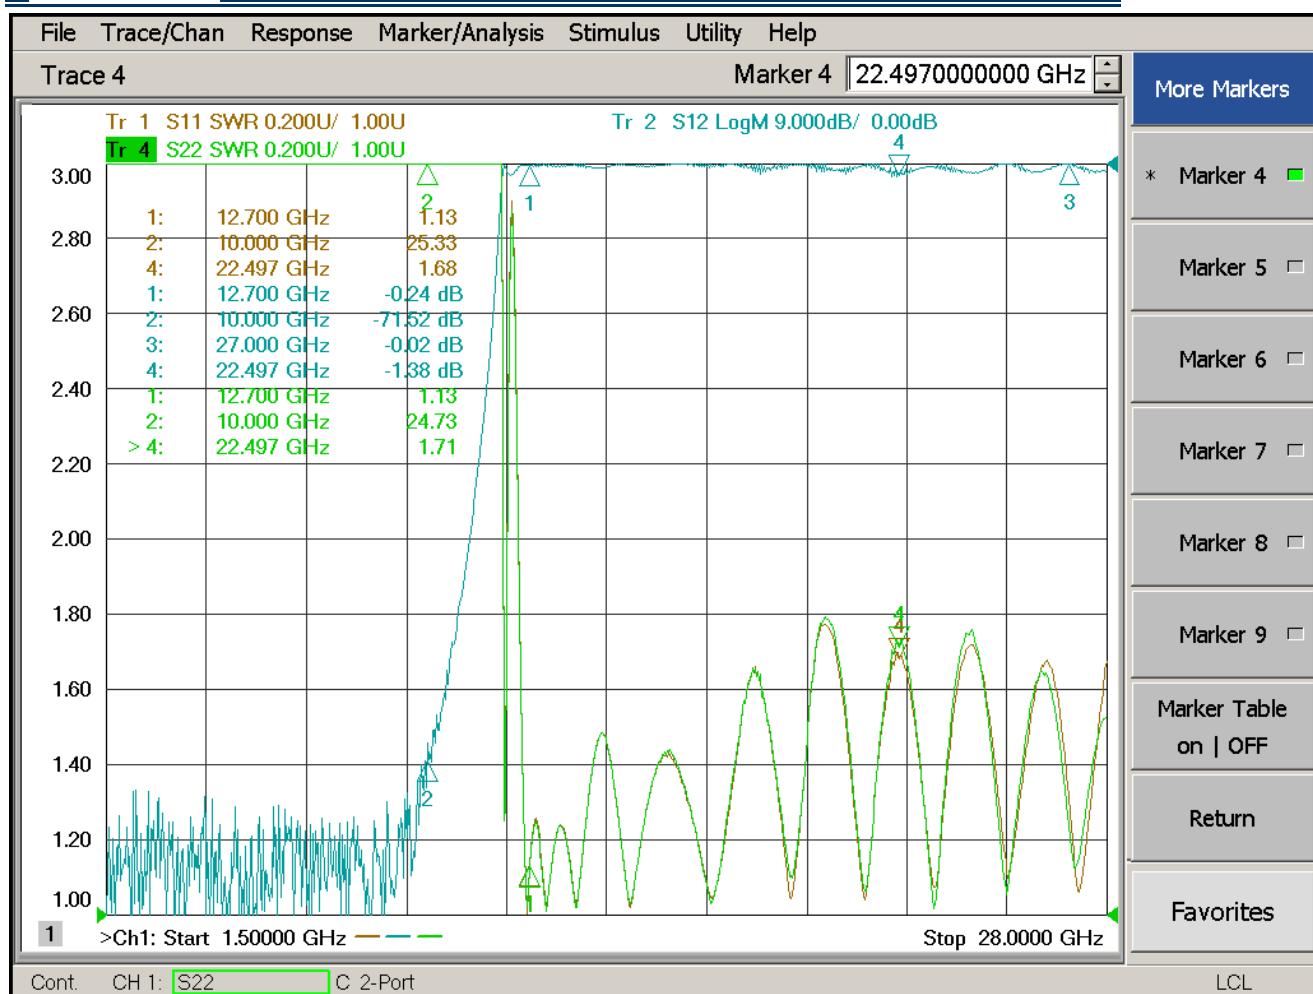

成都利德尔科技有限公司 ChengDu Leader Microwave Technology Co.,Ltd

电话: 028-65199117 传真: 028-65199116

<http://www.leader-mw.com> Leader-mw@hotmail.com

TEL: +86-28-65199117 FAX: +86-28-65199116

Add: 中国 成都市成华区华翰路 89 号 610000

No.89,Huahan Road, chenghua Zone Chengdu, Sichuan China Zip Code:610000