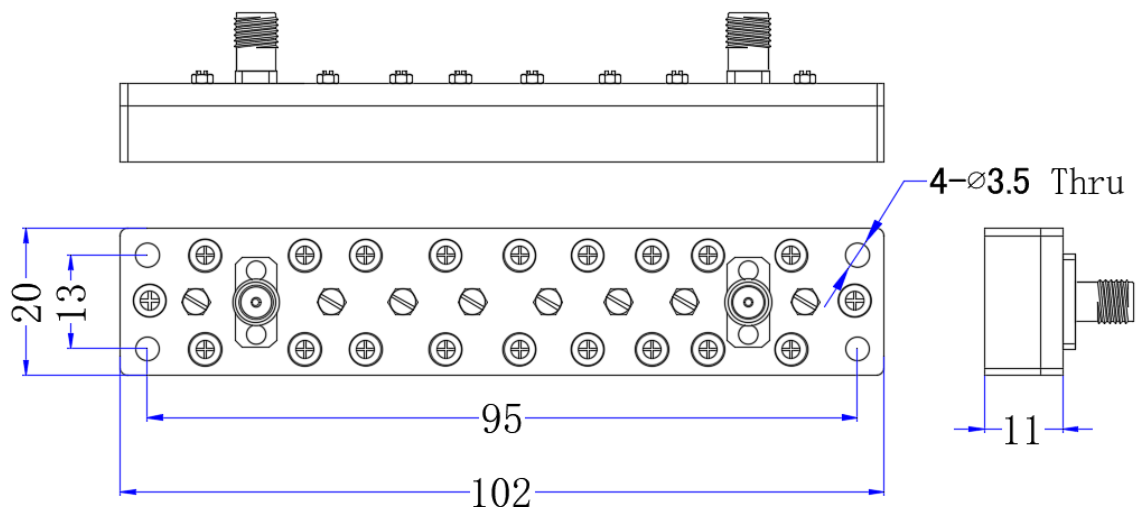

LHPF-12.75/27-2S

Cavity Filter

Frequency Range	12.75-27GHz
Insertion Loss	≤1.5dB
VSWR	≤2.0:1
Rejection	≥40dB@Dc-10Ghz
Power	40W
Port Connectors	2.92_Female
Surface Finish	Black
Configuration	As Below (tolerance±0.3mm)