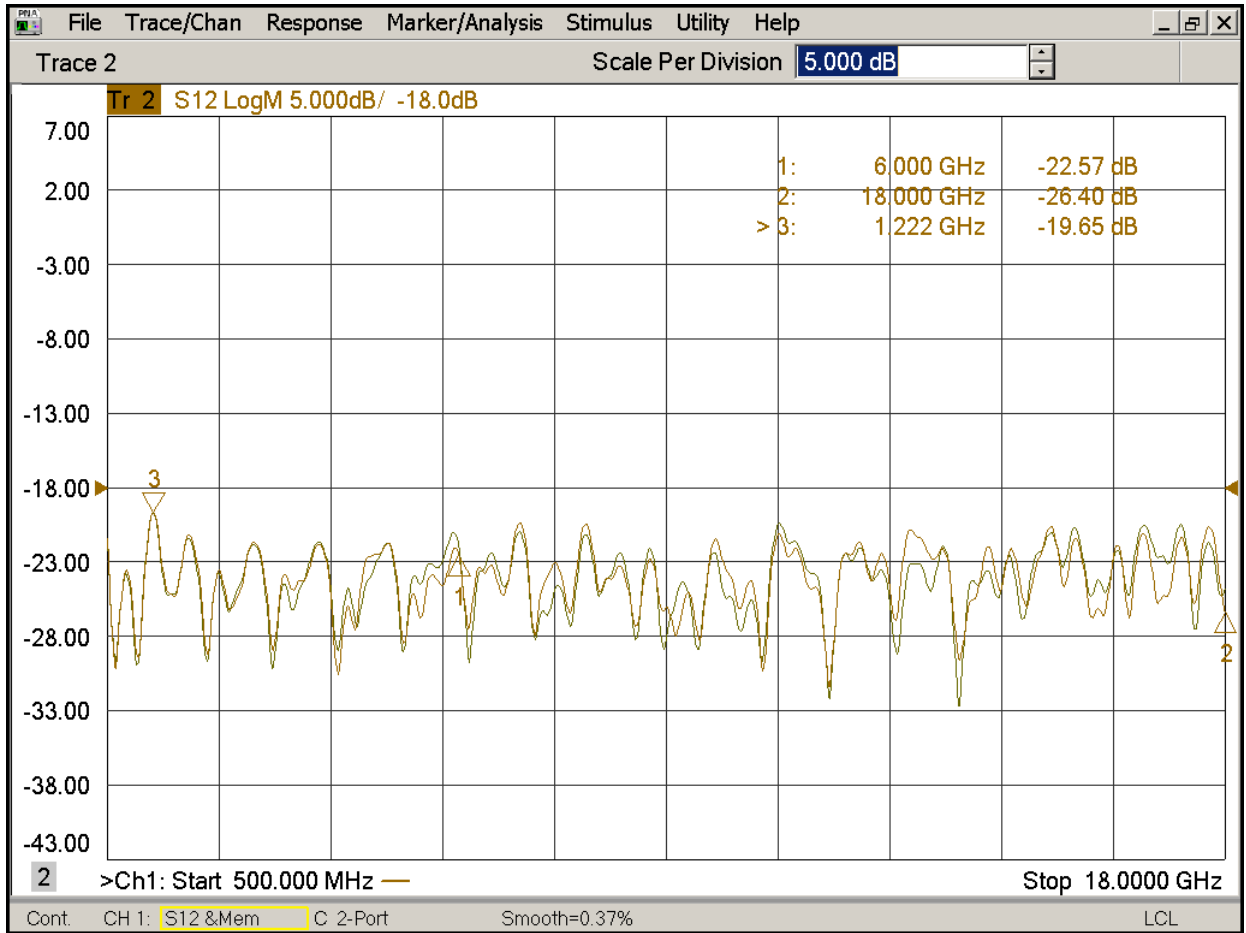

ISO9001:2008 质量认证
ISO14001:2004 环境认证

技术文件 Technical Specifications Rev:A0

利德尔

成都利德尔科技有限公司 ChengDu Leader Microwave Technology Co.,Ltd

电话: 028-65199117 传真: 028-65199116

<http://www.leader-mw.com> Leader-mw@hotmail.com

TEL: +86-28-65199117 FAX: +86-28-65199116

Add: 中国 成都市成华区华翰路 89 号 610000

No.89,Huahan Road, chenghua Zone Chengdu, Sichuan China Zip Code:610000