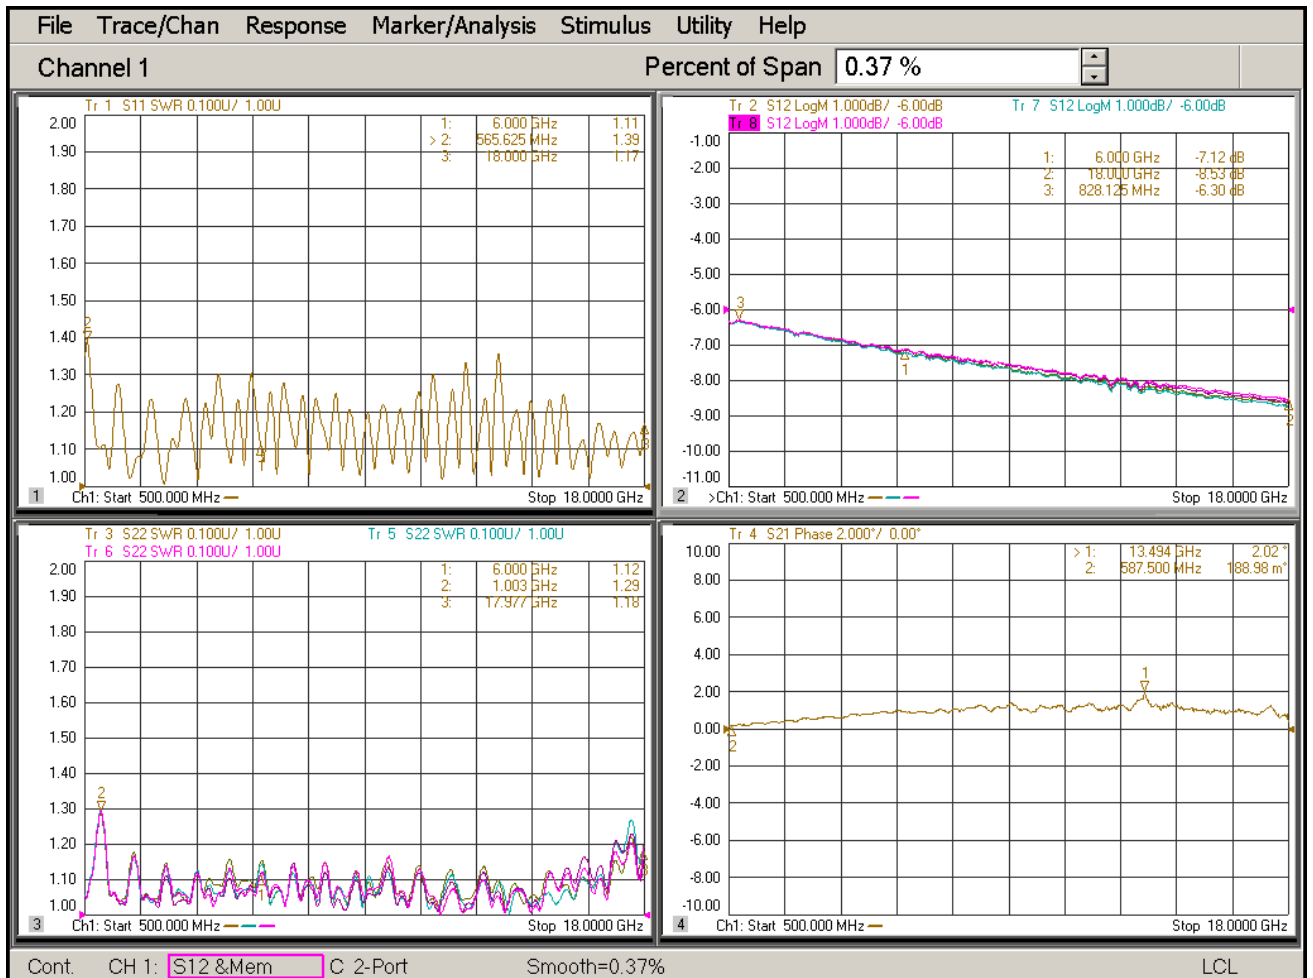

成都利德尔科技有限公司 ChengDu Leader Microwave Technology Co.,Ltd

电话: 028-65199117 传真: 028-65199116

<http://www.leader-mw.com> Leader-mw@hotmail.com

TEL: +86-28-65199117 FAX: +86-28-65199116

Add: 中国 成都市成华区华翰路 89 号 610000

No.89,Huahan Road, chenghua Zone Chengdu, Sichuan China Zip Code:610000