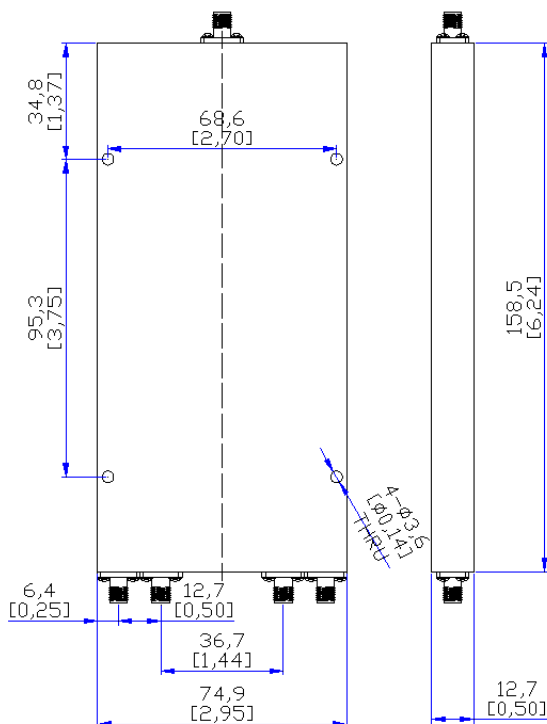

LPD-0.5/18-4S

Power Divider

Specifications

- Frequency Range: 500~18000MHz
- Insertion Loss: $\leq 4\text{dB}$
- Amplitude Balance: $\leq \pm 0.4\text{dB}$
- Phase Balance: $\leq \pm 5\text{ deg}$
- VSWR: $\leq 1.60 : 1$
- Isolation: $\geq 16\text{dB}$
- Impedance: 50 OHMS
- Port Connectors: SMA-Female
- Power Handling: 20 Watt
- Operating Temperature: -32°C to $+85^{\circ}\text{C}$
- Surface Color: Black