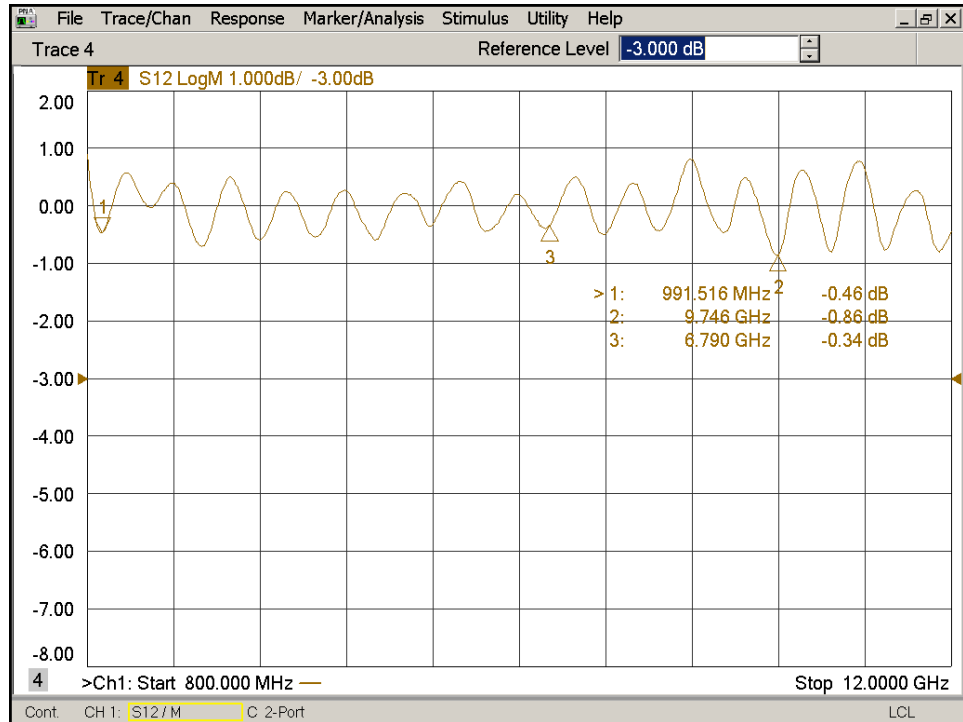

成都利德尔科技有限公司 ChengDu Leader Microwave Technology Co.,Ltd

电话: 028-65199117 传真: 028-65199116

<http://www.leader-mw.com> Leader-mw@hotmail.com

TEL: +86-28-65199117 FAX: +86-28-65199116

Add: 中国 成都市成华区华翰路 89 号 610000

No.89,Huahan Road, chenghua Zone Chengdu, Sichuan China Zip Code:610000