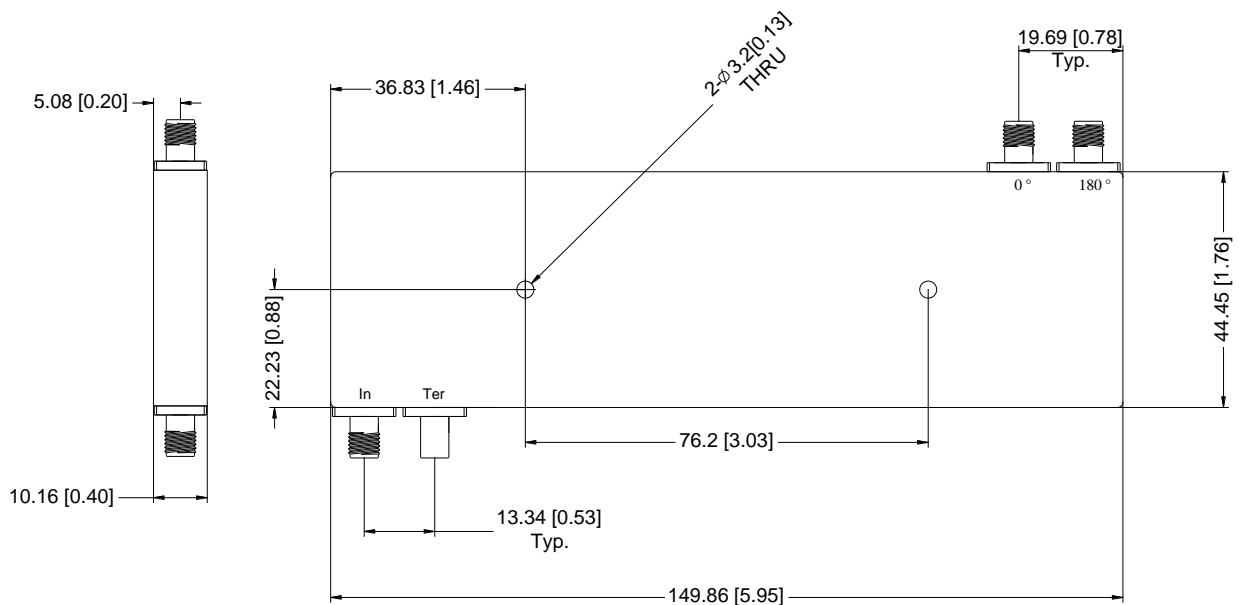

LDC-1/6-180S

180° Hybrid coupler

Specifications

- Frequency Range: 1000~6000MHz
- Insertion Loss: $\leq 1.8\text{dB}$
- Amplitude Balance: $\leq \pm 0.7\text{dB}$
- Phase Balance: $\leq \pm 7\text{ deg}$
- VSWR: $\leq 1.6: 1$
- Isolation: $\geq 17\text{dB}$
- Impedance: 50 OHMS
- Port Connectors: SMA-Female
- Power Rating as Divider: 50 Watt
- Surface Color: conductive oxide
- Operating Temperature Range: $-40\text{ }^{\circ}\text{C}-- +85\text{ }^{\circ}\text{C}$