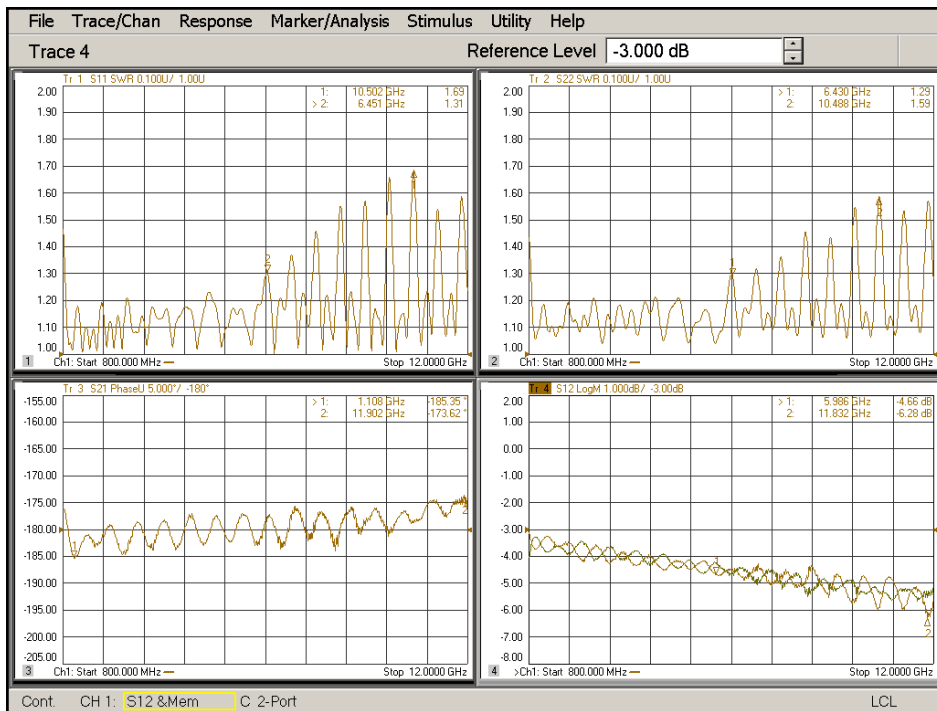

成都利德尔科技有限公司 ChengDu Leader Microwave Technology Co.,Ltd

电话: 028-65199117 传真: 028-65199116

<http://www.leader-mw.com> Leader-mw@hotmail.com

TEL: +86-28-65199117 FAX: +86-28-65199116

Add: 中国 成都市成华区华翰路 89 号 610000

No.89,Huahan Road, chenghua Zone Chengdu, Sichuan China Zip Code:610000