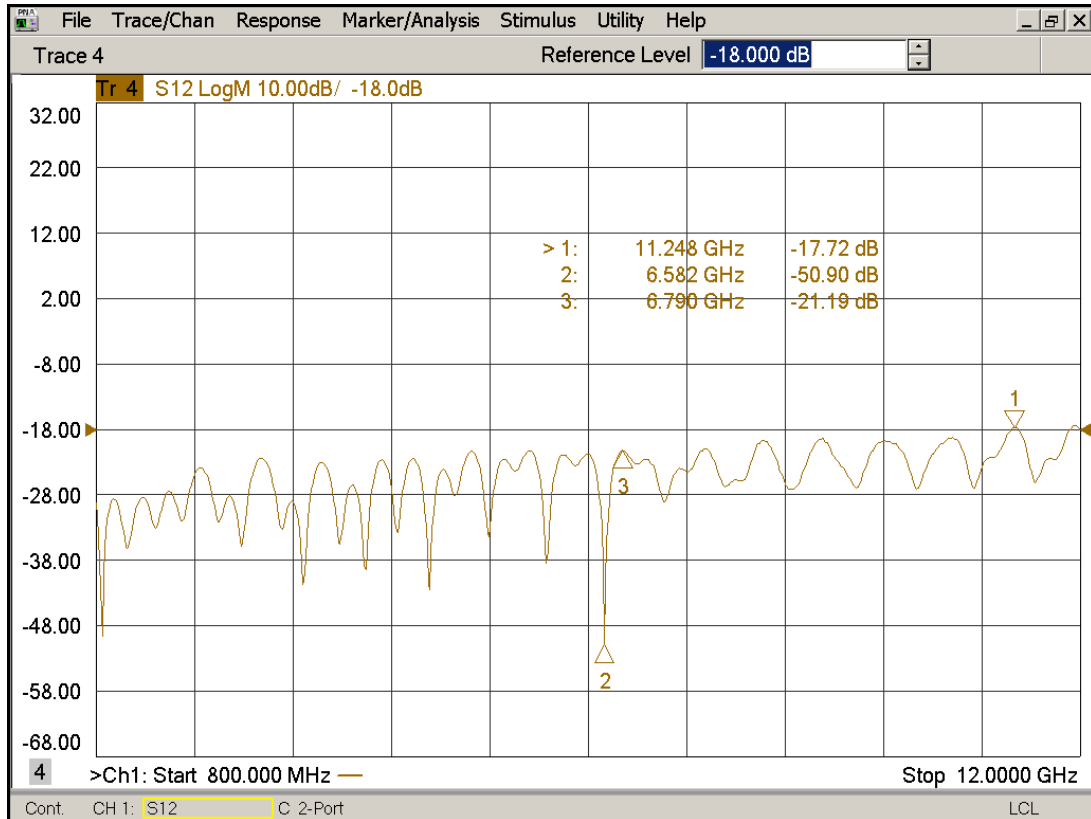

成都利德尔科技有限公司 ChengDu Leader Microwave Technology Co.,Ltd

电话: 028-65199117 传真: 028-65199116

<http://www.leader-mw.com> Leader-mw@hotmail.com

TEL: +86-28-65199117 FAX: +86-28-65199116

Add: 中国 成都市成华区华翰路 89 号 610000

No.89,Huahan Road, chenghua Zone Chengdu, Sichuan China Zip Code:610000