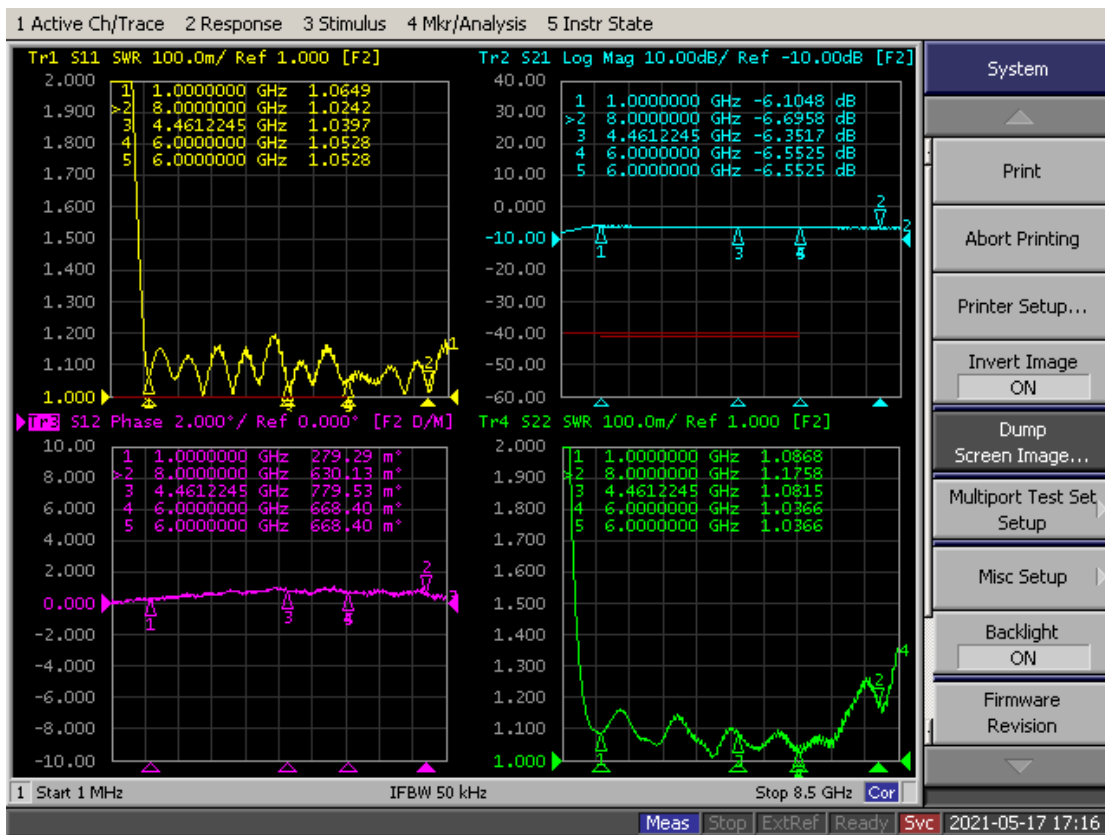

成都利德尔科技有限公司 ChengDu Leader Microwave Technology Co.,Ltd

电话: 028-65199117 传真: 028-65199116

<http://www.leader-mw.com> Leader-mw@hotmail.com

TEL: +86-28-65199117 FAX: +86-28-65199116

Add:中国 成都市成华区华翰路 89 号 610000

No.89,Huahan Road, chenghua Zone Chengdu, Sichuan China Zip Code:610000