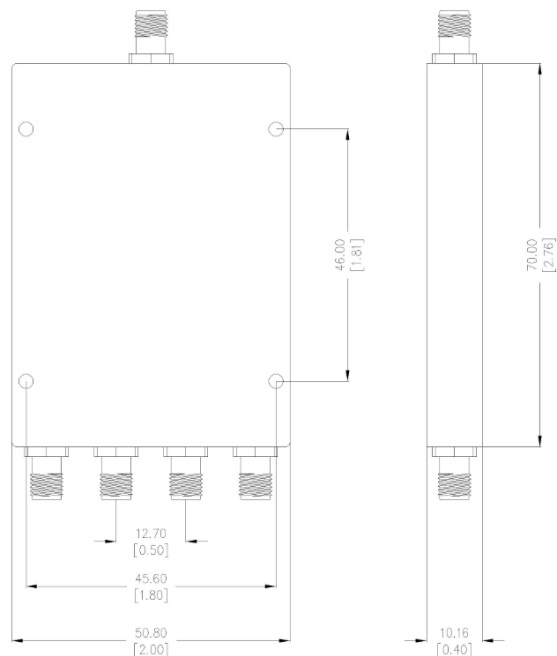

LPD-1/8-4S-1

Power Divider

Specifications

- Frequency Range: 1000~8000MHz
- Insertion Loss: $\leq 1.8\text{dB}$
- Amplitude Balance: $\leq \pm 0.4\text{dB}$
- Phase Balance: $\leq 4\text{ deg}$
- VSWR: $\leq 1.50 : 1$ (IN)
 $\leq 1.40 : 1$ (OUT)
- Isolation: $\geq 18\text{dB}$
- Impedance: 50 OHMS
- Port Connectors: SMA-Female
- Power Handling: 10 Watt
- Surface Color: Blue