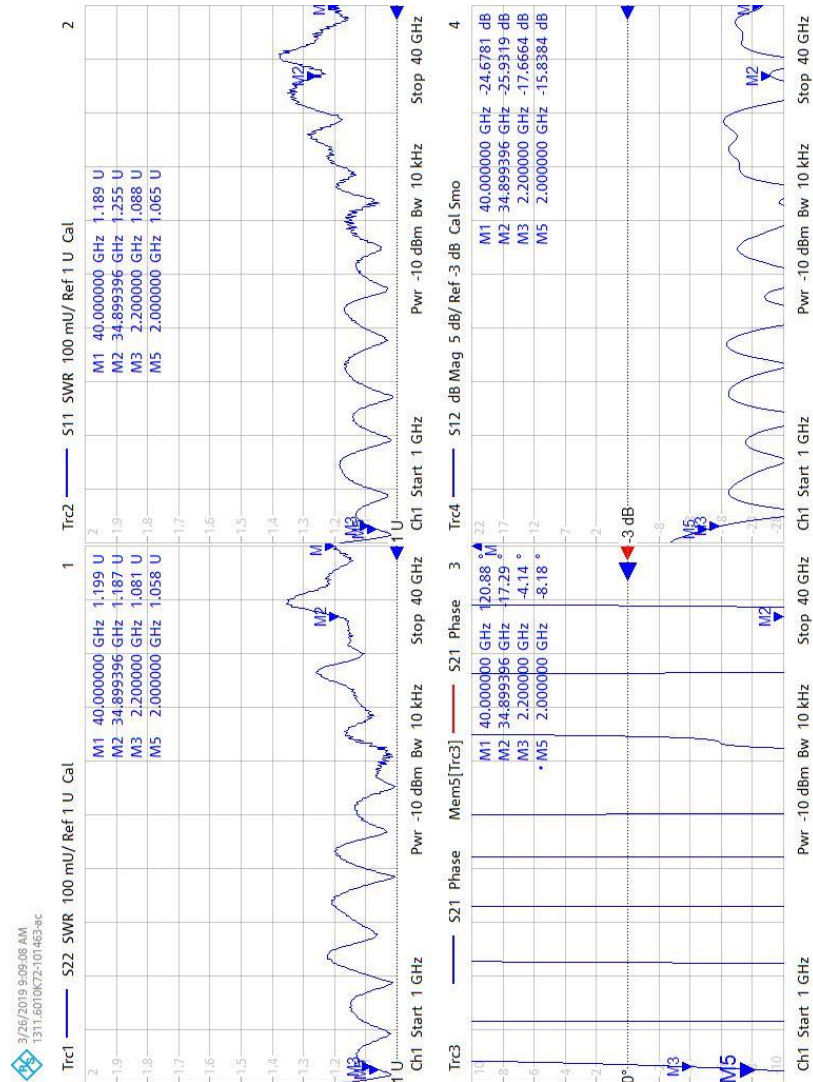

成都利德尔科技有限公司 ChengDu Leader Microwave Technology Co.,Ltd

电话: 028-65199117 传真: 028-65199116

<http://www.leader-mw.com> Leader-mw@hotmail.com

TEL: +86-28-65199117 FAX: +86-28-65199116

Add: 中国 成都市成华区华翰路 89 号 610000

No.89,Huahan Road, chenghua Zone Chengdu, Sichuan China Zip Code:610000