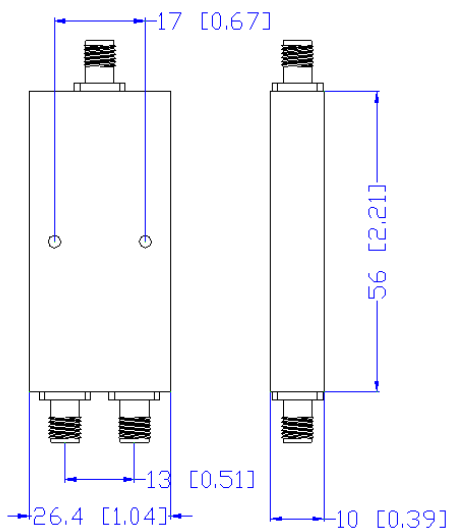

leader-mw

利德尔

ISO9001:2008 质量认证
ISO14001:2004 环境认证

技术文件 Technical Specifications Rev:A0

LPD-2/40-2S

Power Divider

Specifications

- Frequency Range: 2~40GHz
- Insertion Loss: $\leq 1.8\text{dB}$
- Amplitude Balance: $\leq \pm 0.4\text{dB}$
- Phase Balance: $\leq \pm 4\text{deg}$
- VSWR: $\leq 1.6 : 1$
- Isolation: $\geq 16\text{dB}$
- Impedance: 50 OHMS
- Port Connectors: 2.92MM-Female
- Power Handling: 20Watt