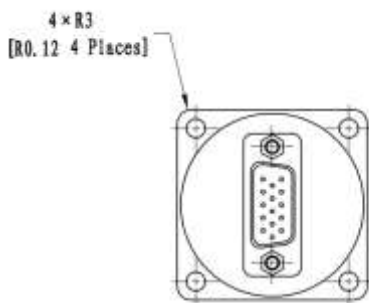

No.89,Huahan Road, chenghua Zone Chengdu, Sichuan China Zip Code:610000

**Mechanical Specifications**

**Outline Drawing:**

All Dimensions in mm (inch)  
Outline Tolerances  $\pm 0.5(0.02)$   
Mounting Holes Tolerances  $\pm 0.2(0.008)$   
All Connectors: SMA-Female

L = 50(Non TTL/TTL/Indicators)

6 [0.30]

Unit: mm(Inch)

\* Note: No indication function, control interface DB15 Male.\*

成都利德尔科技有限公司 Cheng Du Leader Microwave Technology Co.,Ltd

电话: 028-65199117 传真: 028-65199116

Truth Table

Normally open Non TTL							
Actuator Terminals			RF Connector				
D-SUB 15Pin Male							
Pin No.	Define		SP7T	SP8T	SP5T	SP6T	
1	V1		RF 1-0	RF 1-0	RF 1-0	RF 1-0	
2	V2		RF 2-0	RF 2-0	RF 2-0	RF 2-0	
3	V3		RF 3-0	RF 3-0	RF 3-0	RF 3-0	
4	V4		RF 4-0	RF 4-0	RF 4-0	RF 4-0	
5	V5		RF 5-0	RF 5-0	RF 5-0	RF 5-0	
6	V6		RF 6-0	RF 6-0	-	RF 6-0	
7	V7		RF 7-0	RF 7-0	-	-	
8	V8	-	RF 8-0	-	RF 1-0	RF 1-0	
9	GND	-	-	RF 2-0	RF 2-0	RF 2-0	
10	Ind.1	Indicators	RF 1-0	RF 1-0	RF 3-0	RF 3-0	
11	Ind.2		RF 2-0	RF 2-0	RF 4-0	RF 4-0	
12	Ind.3		RF 3-0	RF 3-0	RF 5-0	RF 5-0	
13	Ind.4		RF 4-0	RF 4-0	-	RF 6-0	
14	Ind.5		RF 5-0	RF 5-0	-	-	
15	Ind.6		RF 6-0	RF 6-0	-	-	
16	Ind.7			RF 7-0	RF 7-0		
17	Ind.8			-	RF 8-0		
18	Ind.com		-	-			
19	VDC		-	-			
20~26	N/A	-	-				