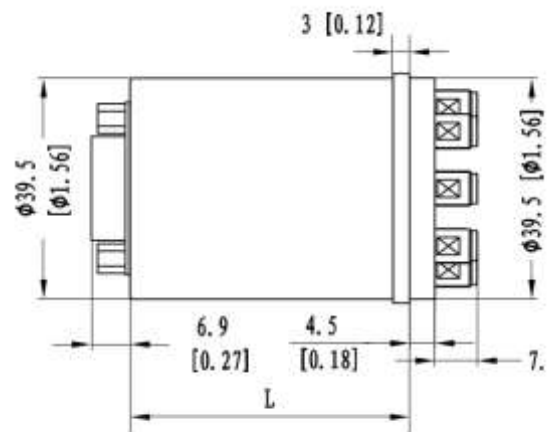

No.89,Huahan Road, chenghua Zone Chengdu, Sichuan China Zip Code:610000

**Mechanical Specifications**

**Outline Drawing:**

All Dimensions in mm (inch)  
Outline Tolerances  $\pm 0.5(0.02)$   
Mounting Holes Tolerances  $\pm 0.2(0.008)$   
All Connectors: SMA-Female