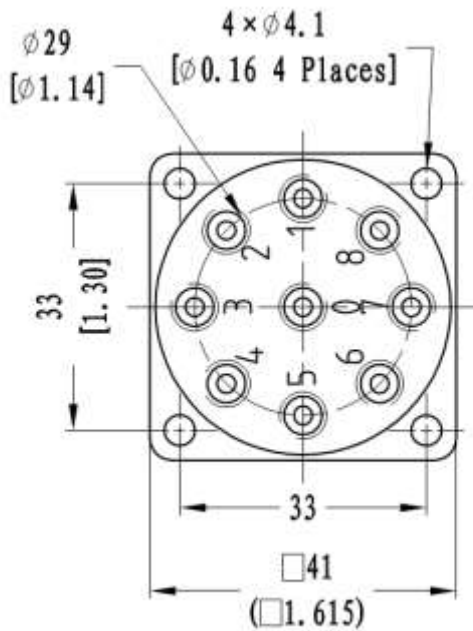

No.89,Huahan Road, chenghua Zone Chengdu, Sichuan China Zip Code:610000

**Mechanical Specifications**

**Outline Drawing:**

All Dimensions in mm (inch)  
Outline Tolerances  $\pm 0.5(0.02)$   
Mounting Holes Tolerances  $\pm 0.2(0.008)$   
All Connectors: SMA-Female

L = 50(Non TTL/TTL/Indicators)

6 [0.30]

Unit: mm(Inch)

\* Note: No indication function, control interface DB15 Male.\*

成都利德尔科技有限公司 Cheng Du Leader Microwave Technology Co.,Ltd

电话: 028-65199117 传真: 028-65199116

Truth Table

Normally open Non TTL							
Actuator Terminals			RF Connector				
D-SUB 15Pin Male							
Pin No.	Define		SP7T	SP8T	SP5T	SP6T	
1	V1		RF 1-0	RF 1-0	RF 1-0	RF 1-0	
2	V2		RF 2-0	RF 2-0	RF 2-0	RF 2-0	
3	V3		RF 3-0	RF 3-0	RF 3-0	RF 3-0	
4	V4		RF 4-0	RF 4-0	RF 4-0	RF 4-0	
5	V5		RF 5-0	RF 5-0	RF 5-0	RF 5-0	
6	V6		RF 6-0	RF 6-0	-	RF 6-0	
7	V7		RF 7-0	RF 7-0	-	-	
8	V8	-	RF 8-0	-	RF 1-0	RF 1-0	
9	GND	-	-	RF 2-0	RF 2-0	RF 2-0	
10	Ind.1	Indicators	RF 1-0	RF 1-0	RF 3-0	RF 3-0	
11	Ind.2		RF 2-0	RF 2-0	RF 4-0	RF 4-0	
12	Ind.3		RF 3-0	RF 3-0	RF 5-0	RF 5-0	
13	Ind.4		RF 4-0	RF 4-0	-	RF 6-0	
14	Ind.5		RF 5-0	RF 5-0	-	-	
15	Ind.6		RF 6-0	RF 6-0	-	-	
16	Ind.7			RF 7-0	RF 7-0		
17	Ind.8			-	RF 8-0		
18	Ind.com		-	-			
19	VDC		-	-			
20~26	N/A	-	-				