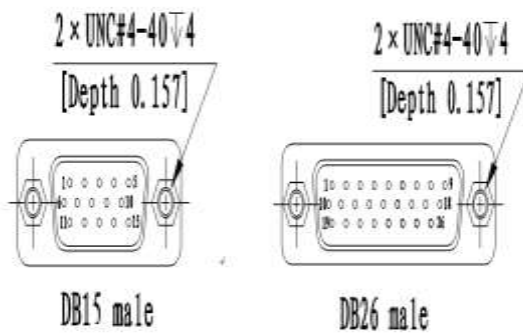

No.89,Huahan Road, chenghua Zone Chengdu, Sichuan China Zip Code:610000

**Mechanical Specifications**

**Outline Drawing:**

All Dimensions in mm (inch)  
Outline Tolerances  $\pm 0.5(0.02)$   
Mounting Holes Tolerances  $\pm 0.2(0.008)$   
All Connectors: SMA-Female

L = 50(Non TTL/TTL/Indicators)

6 [0.30]

Unit: mm(Inch)

\* Note: No indication function, control interface DB15 Male.\*

成都利德尔科技有限公司 Cheng Du Leader Microwave Technology Co.,Ltd

电话: 028-65199117 传真: 028-65199116