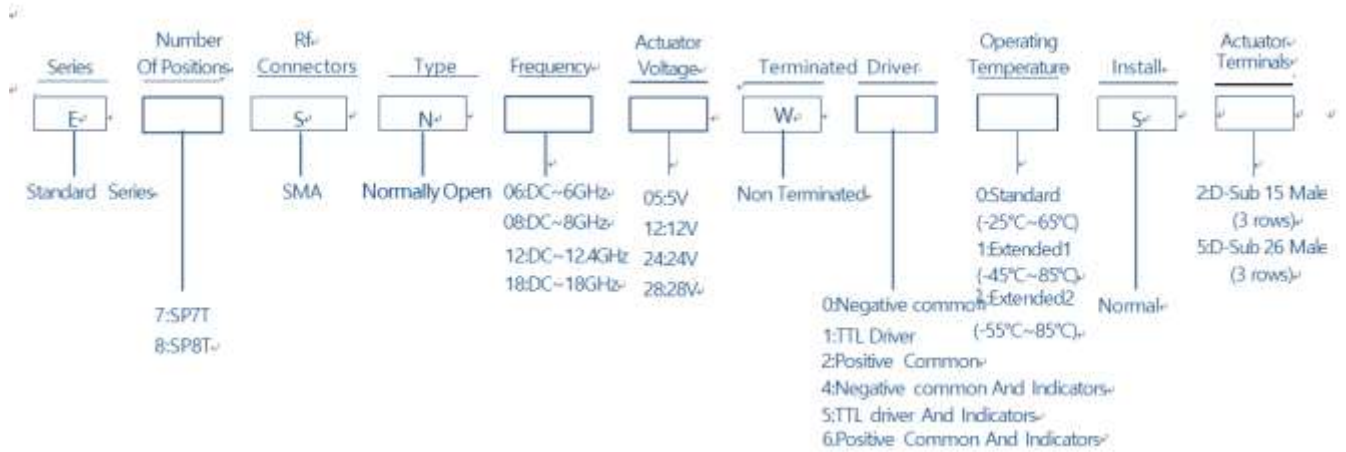

Product Selection

成都利德尔科技有限公司 Cheng Du Leader Microwave Technology Co.,Ltd

电话: 028-65199117 传真: 028-65199116

<http://www.leader-mw.com> sales@leader-mw.com

TEL: +86-28-65199117 FAX: +86-28-65199116

Add: 中国 成都市成华区华翰路 89 号 610000

No.89,Huahan Road, chenghua Zone Chengdu, Sichuan China Zip Code:610000