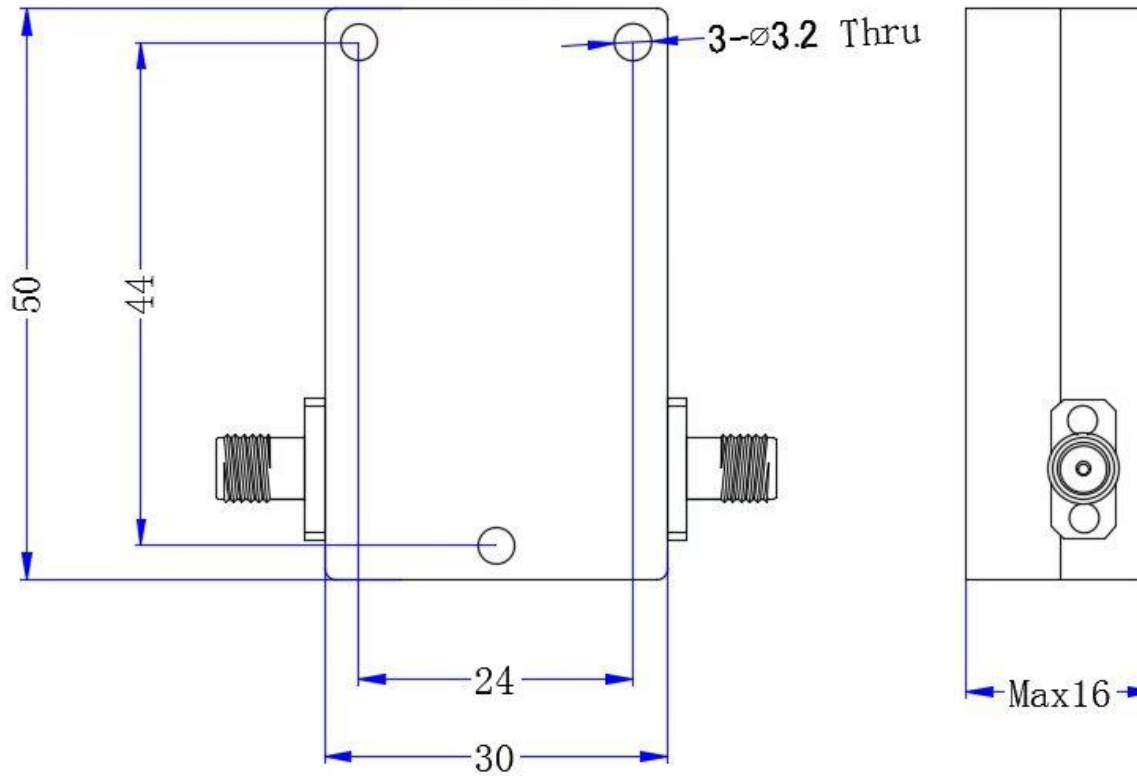

成都利德尔科技有限公司 ChengDu Leader Microwave Technology Co.,Ltd

电话: 028-65199117 传真: 028-65199116

<http://www.leader-mw.com> Leader-mw@hotmail.com

TEL: +86-28-65199117 FAX: +86-28-65199116

Add: 中国 成都市成华区华翰路 89 号 610000

No.89,Huahan Road, chenghua Zone Chengdu, Sichuan China Zip Code:610000